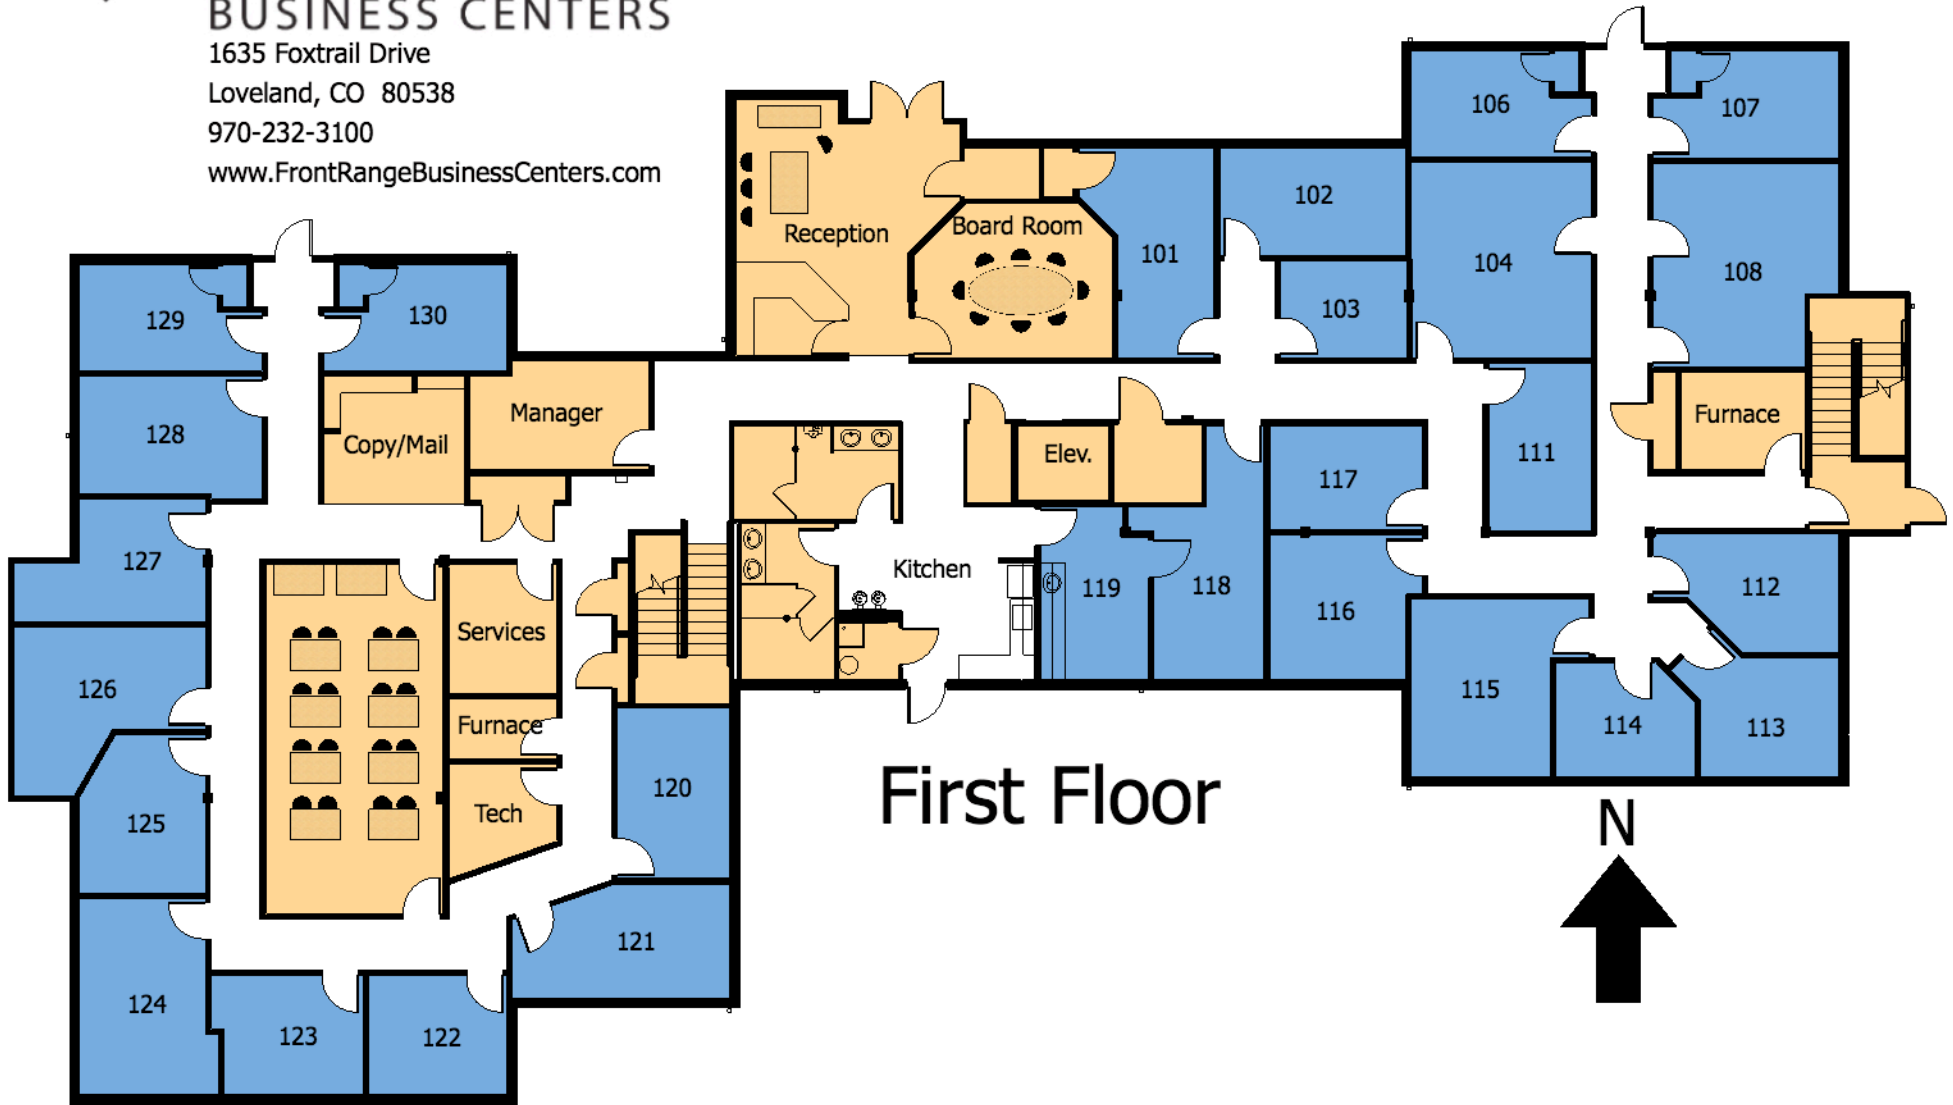

**FRONT RANGE**  
BUSINESS CENTERS

1635 Foxtrail Drive  
Loveland, CO 80538  
970-232-3100

[www.FrontRangeBusinessCenters.com](http://www.FrontRangeBusinessCenters.com)

**FRONT RANGE**  
BUSINESS CENTERS